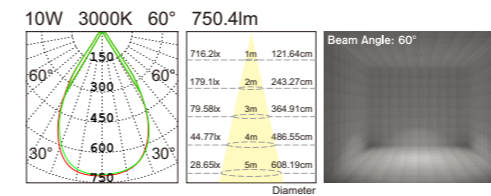

Light distribution curve

Reflector Optional

Optional LED Driver

Professional reflector design, Embedded LED chip design for better glare control. Die-casting aluminum housing is durable, with white powder spraying on the surface. Different beam angle to meet the lighting requirements of different scenes and illumination objects.

Angelio (Deep Spot Light)

Product parameters

Model	AIP-131W
Optical source	CREE COB (bridgelux / CITIZEN Optional)
Power	10W
C.R.I	80 (90/95/97 Optional)
Packing Details	Size/CTN: 565×220×245 mm G.W./CTN: 6.1 kgs PCS/CNT: 20 pcs