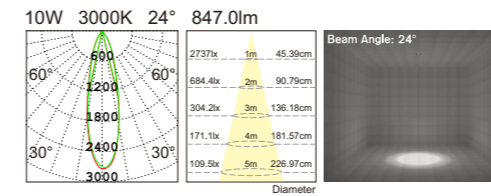

Light distribution curve

Reflector Optional

Optional LED Driver

Professional reflector design, Embedded LED chip design for better glare control. Die-casting aluminum housing is durable, with white powder spraying on the surface. Different beam angle to meet the lighting requirements of different scenes and illumination objects.

Angelio (Deep Spot Light)

Product parameters

Model	AIP-131W
Optical source	CREE COB (bridgelux / CITIZEN Optional)
Power	10W
C.R.I	80 (90/95/97 Optional)
Packing Details	Size/CTN: 565×220×245 mm G.W./CTN: 6.1 kgs PCS/CNT: 20 pcs