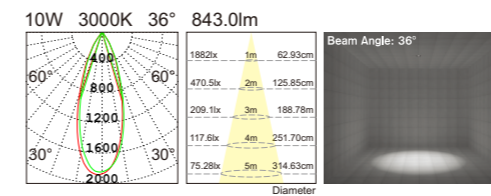

Light distribution curve

Reflector Optional

Optional LED Driver

Professional reflector design, Embedded LED chip design for better glare control. Die-casting aluminum housing is durable, with white powder spraying on the surface. Different beam angle to meet the lighting requirements of different scenes and illumination objects.

Angelio (Deep Spot Light)

Product parameters

Model	AIP-131W
Optical source	CREE COB (bridgelux / CITIZEN Optional)
Power	10W
C.R.I	80 (90/95/97 Optional)
Packing Details	Size/CTN: 565×220×245 mm G.W./CTN: 6.1 kgs PCS/CNT: 20 pcs