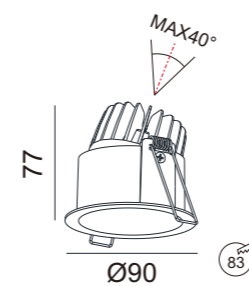

Light distribution curve

Reflector Optional

Optional LED Driver

Professional reflector design, Embedded LED chip design for better glare control. Die-casting aluminum housing is durable, with white powder spraying on the surface. Different beam angle to meet the lighting requirements of different scenes and illumination objects.

Angelio (Deep Spot Light)

Product parameters

Model	AIP-131W
Optical source	CREE COB (bridgelux / CITIZEN Optional)
Power	10W
C.R.I	80 (90/95/97 Optional)
Packing Details	Size/CTN: 565×220×245 mm G.W./CTN: 6.1 kgs PCS/CNT: 20 pcs