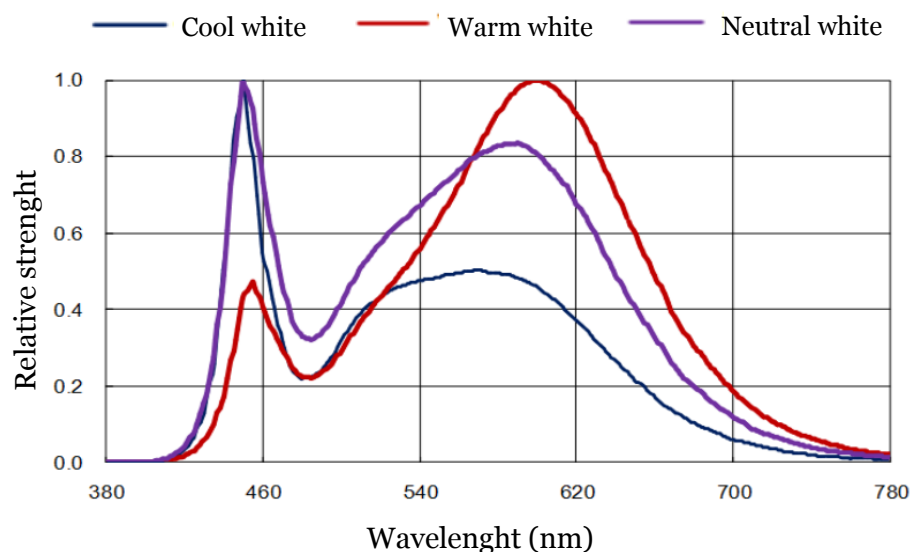

Product features

- Flexible and cuttable LED strip
- Rated power **24 W per meter**
- Efficiency up to 110 lm/W
- CRI >80
- Dimmable
- Both 12V and 24V options available
- (12V) 5m—optimal length connecting from both sides to avoid voltage drop more than 1 volt per strip
- (24V) 10m—optimal length connecting from both sides to avoid voltage drop more than 2 volt per strip

¹ 12V led strip can be cut every 15 mm

² 24V led strip can be cut every 25mm

³ cable is mounted at one end of reel in typical product assembly

Photometrical data

Item code	CCT	Color	CRI	Light output	Efficiency
24103	3000K	Warm white	>80	2650 lm/m	110lm/W
24103	4000K	Neutral white		2760 lm/m	115 lm/W
24103	6000K	Cool White		2760 lm/m	115 lm/W
24103-24	3000K	Warm white		2650 lm/m	110 lm/W
24103-24	4000K	Neutral white		2760 lm/m	115 lm/W
24103-24	6000K	Cool White		2760 lm/m	115 lm/W

24W/m LED Strip 24103 Technical Specification

Light spectrum diagram

Light distribution

Color temperature and range

Color bin code	Color description, CCT	CCT Color range
W42/W43/W44	Warm White 3000 K	3000 K – 3100 K
W52/W53/W54		2900 K – 3000 K
W62/W63/W64		2800 K – 2900 K
N42/N43	Neutral white 4000 K	4000 K – 4250 K
N52/N53		3800 K – 4000 K
C32/C33	Cool white 6000 K	6000 K – 6500 K
C42/C43		5700 K – 6000 K