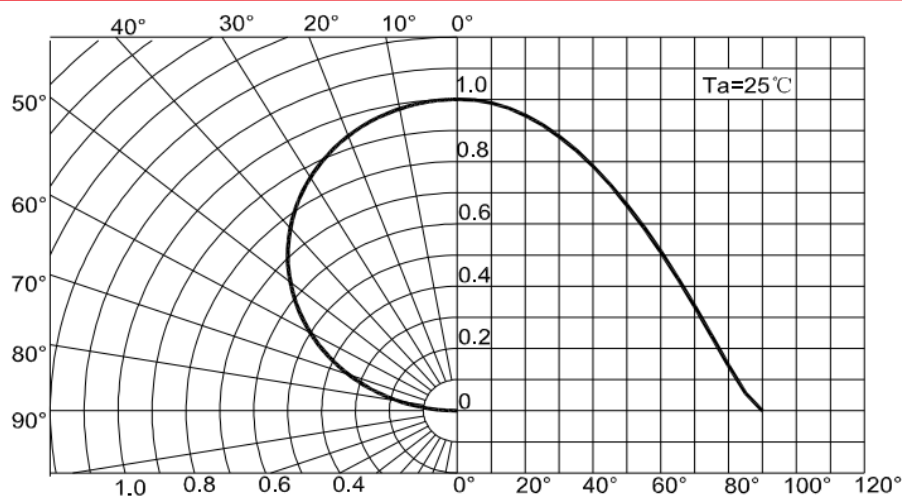

Product features

- Flexible and cuttable LED strip
- Rated power **24 W per meter**
- Efficiency up to 110 lm/W
- CRI >80
- Dimmable
- Both 12V and 24V options available
- (12V) 5m—optimal length connecting from both sides to avoid voltage drop more than 1 volt per strip
- (24V) 10m—optimal length connecting from both sides to avoid voltage drop more than 2 volt per strip

¹ 12V led strip can be cut every 15 mm

² 24V led strip can be cut every 25mm

³ cable is mounted at one end of reel in typical product assembly

Photometrical data

Item code	CCT	Color	CRI	Light output	Efficiency
24103	3000K	Warm white	>80	2650 lm/m	110lm/W
24103	4000K	Neutral white		2760 lm/m	115 lm/W
24103	6000K	Cool White		2760 lm/m	115 lm/W
24103-24	3000K	Warm white		2650 lm/m	110 lm/W
24103-24	4000K	Neutral white		2760 lm/m	115 lm/W
24103-24	6000K	Cool White		2760 lm/m	115 lm/W

24W/m LED Strip 24103 Technical Specification

Light spectrum diagram

Light distribution

Color temperature and range

Color bin code	Color description, CCT	CCT Color range
W42/W43/W44	Warm White 3000 K	3000 K – 3100 K
W52/W53/W54		2900 K – 3000 K
W62/W63/W64		2800 K – 2900 K
N42/N43	Neutral white 4000 K	4000 K – 4250 K
N52/N53		3800 K – 4000 K
C32/C33	Cool white 6000 K	6000 K – 6500 K
C42/C43		5700 K – 6000 K