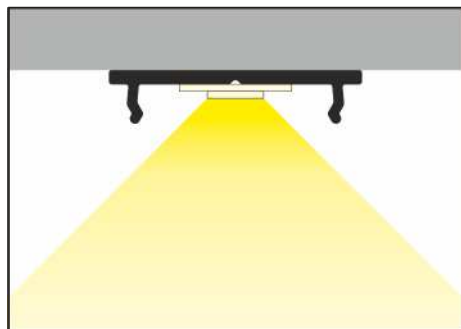

FIX12 / FIX16

Available in stock
Dostępny na magazynie

max 12 mm

special application
specjalny

mounting with screws
or adhesive tape
montaż na wkręty
albo taśmę dwustronną