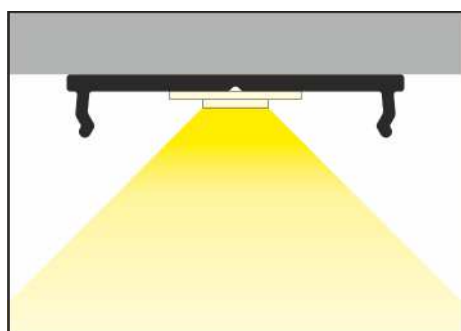

max 16 mm

special application
specjalny

mounting with screws
or adhesive tape
montaż na wkręty
albo taśmę dwustronną